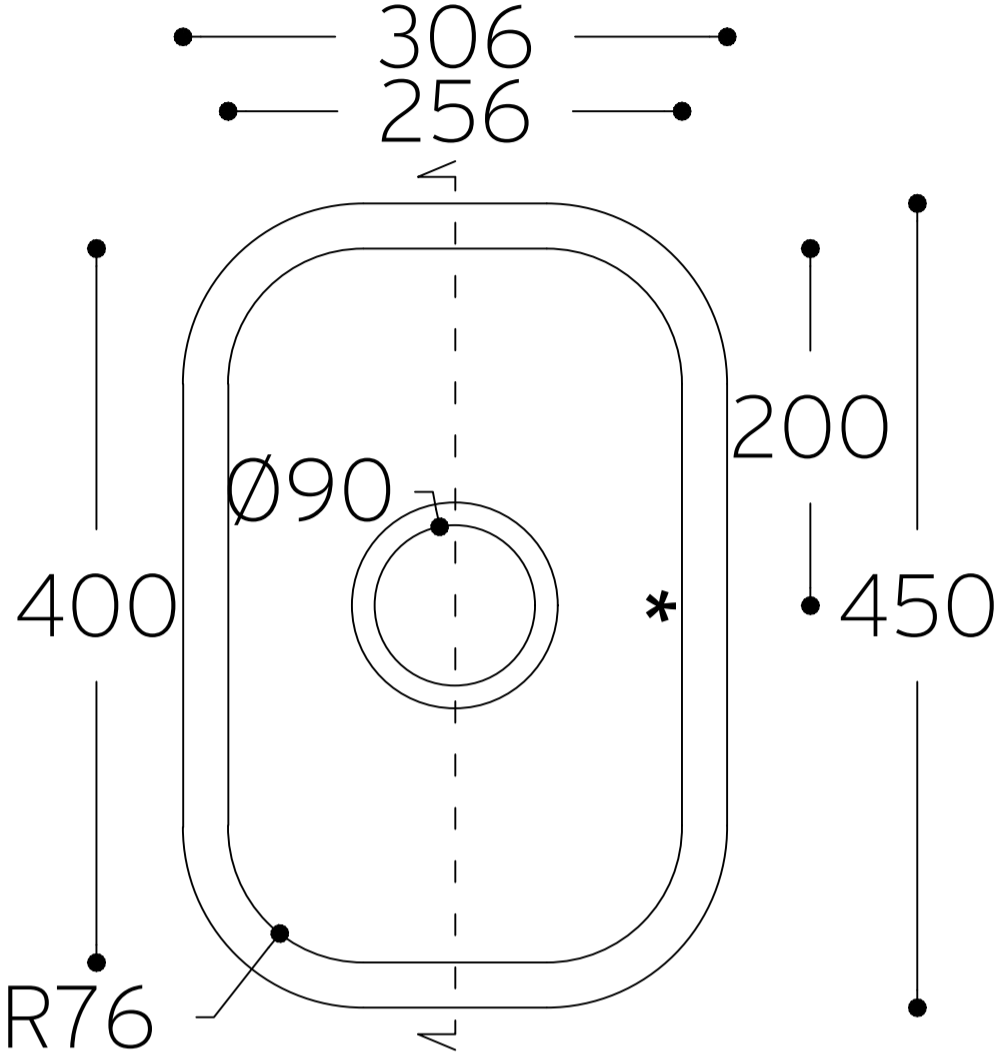

Sweet 802

TOP VIEW

* overflow

CROSS-SECTION

All dimensions in mm