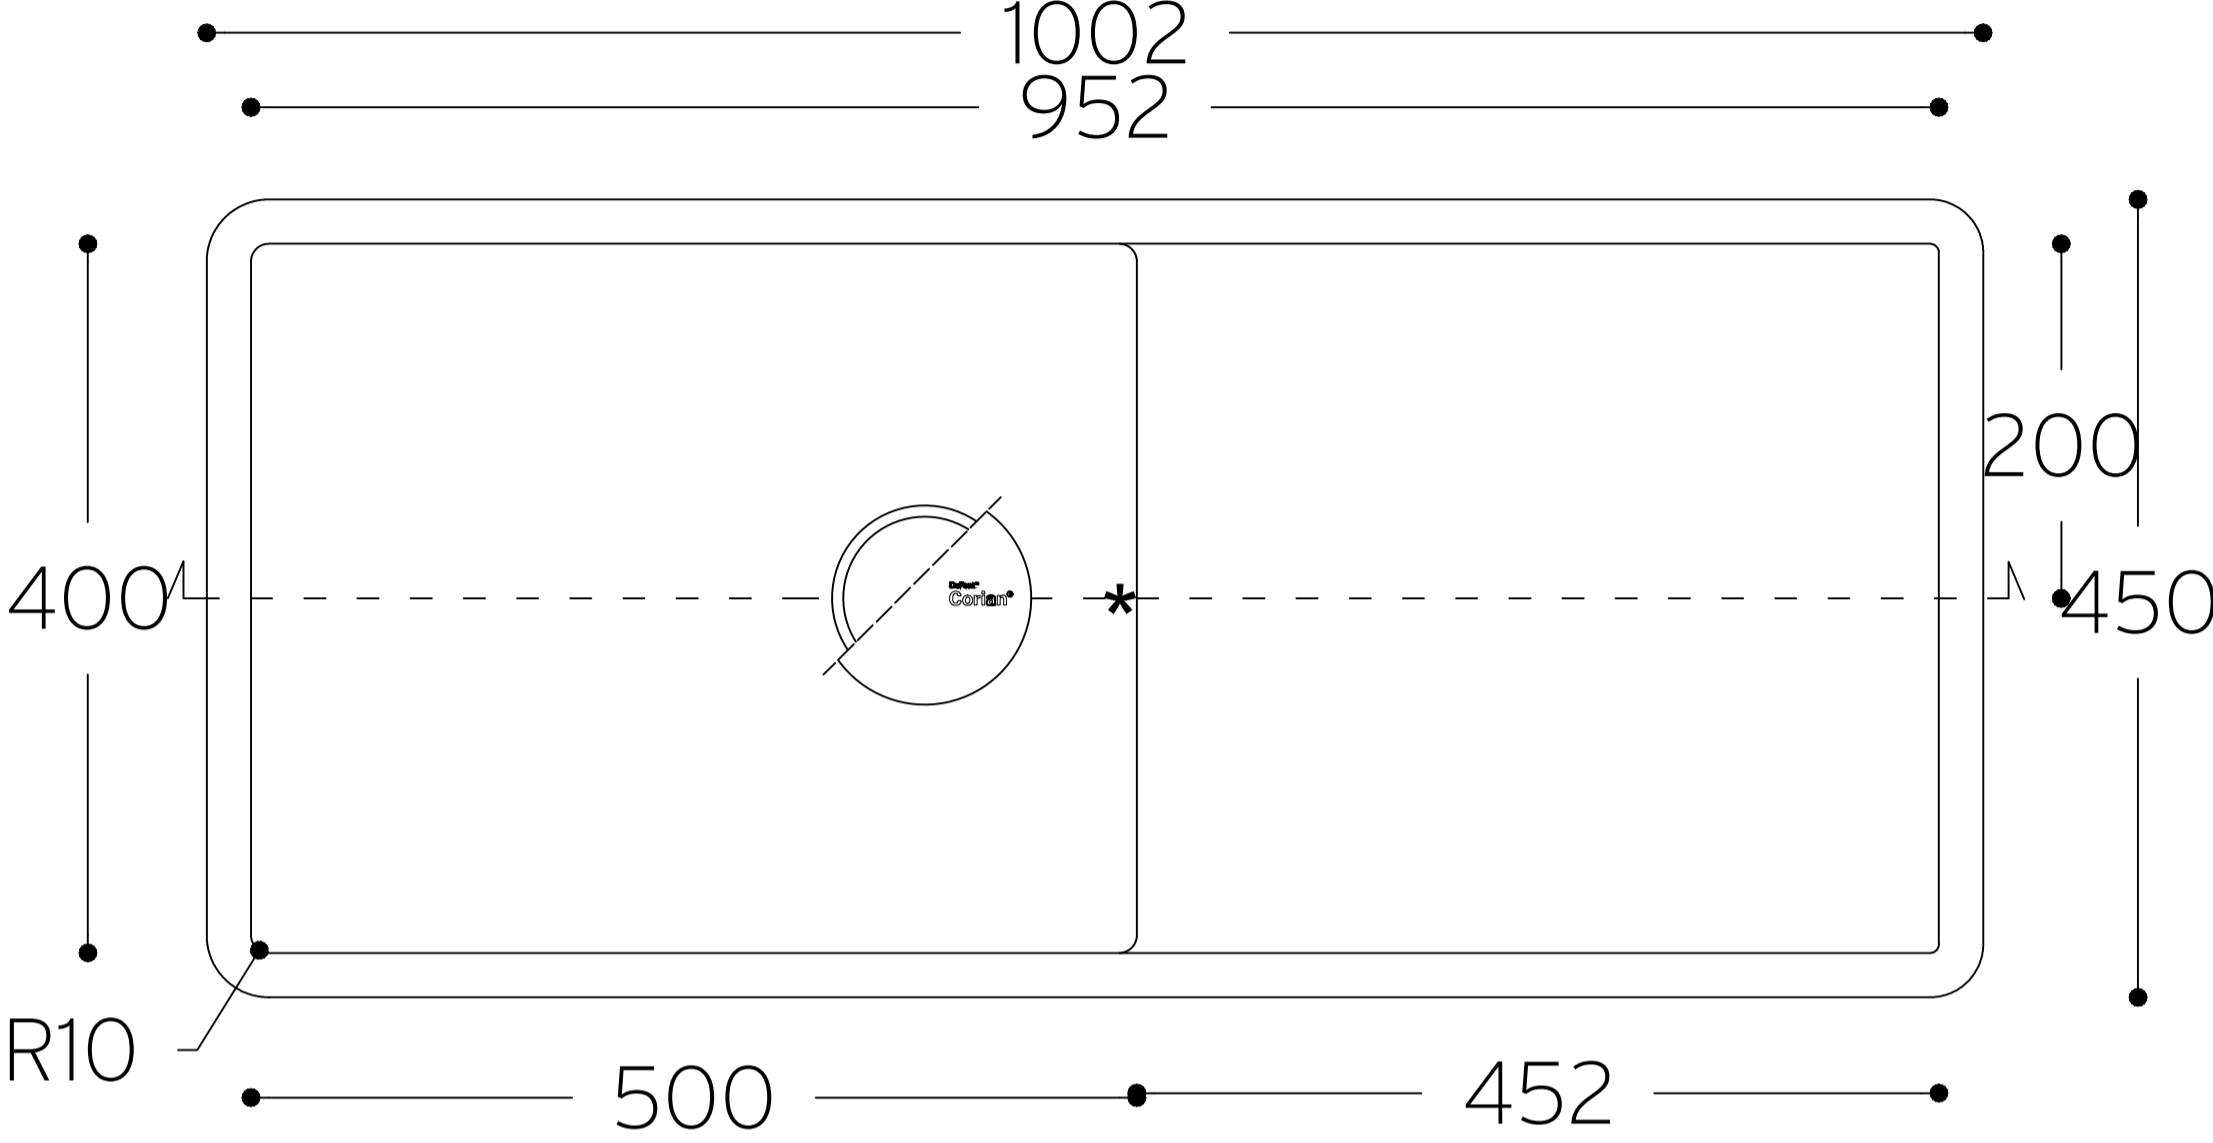

Spicy 9920

TOP VIEW

* overflow

CROSS-SECTION

All dimensions in mm