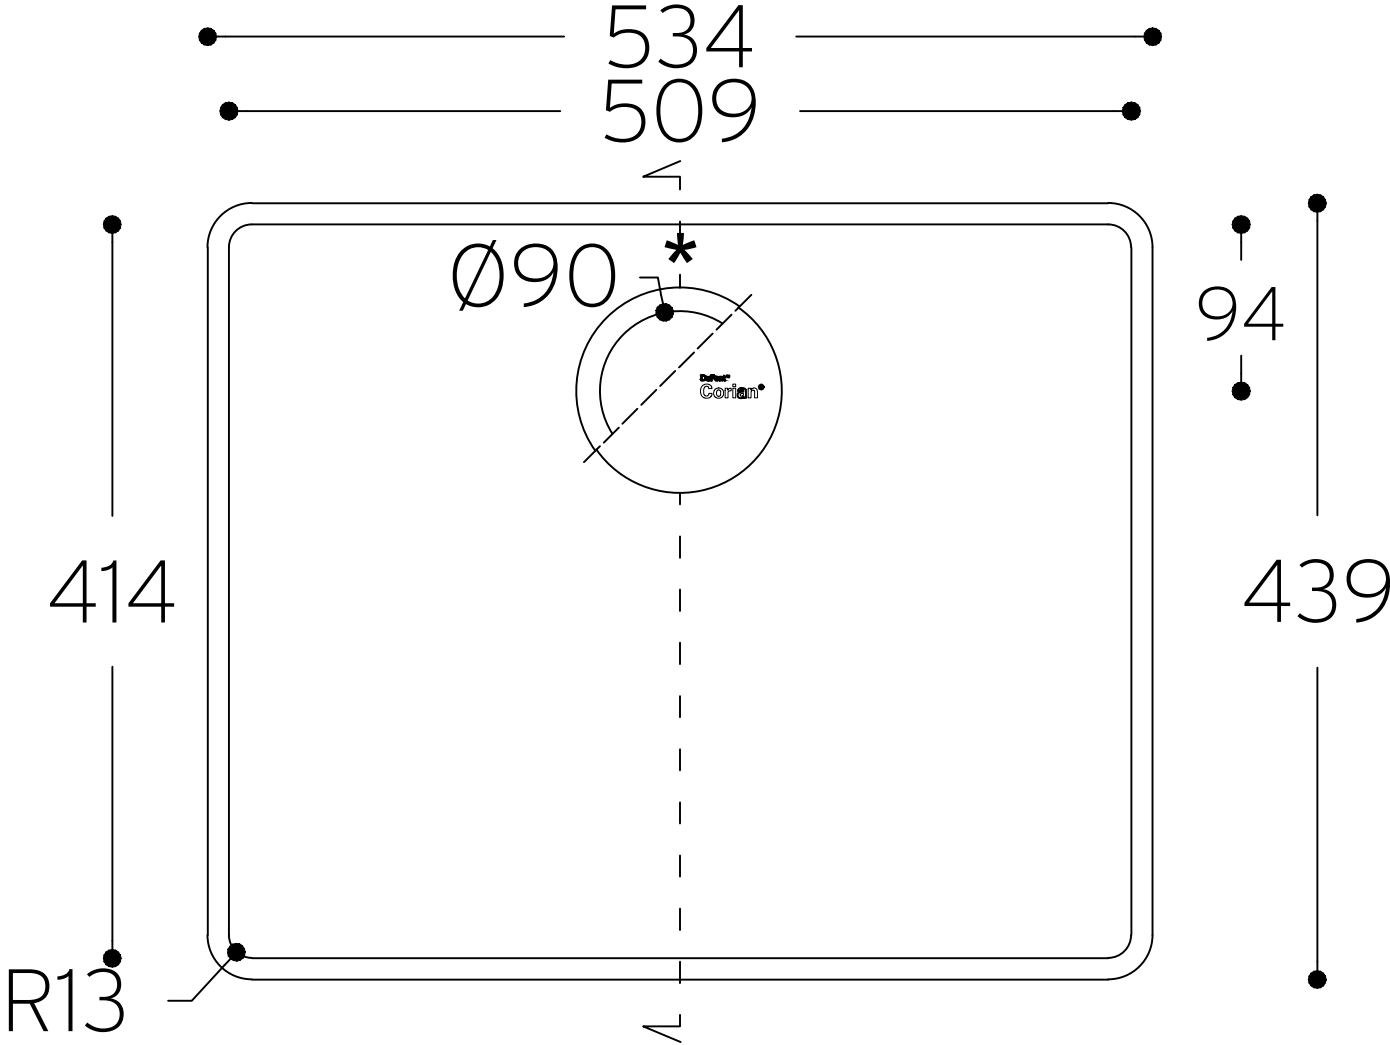

Sparkling 9505

TOP VIEW

* overflow

CROSS-SECTION

All dimensions in mm