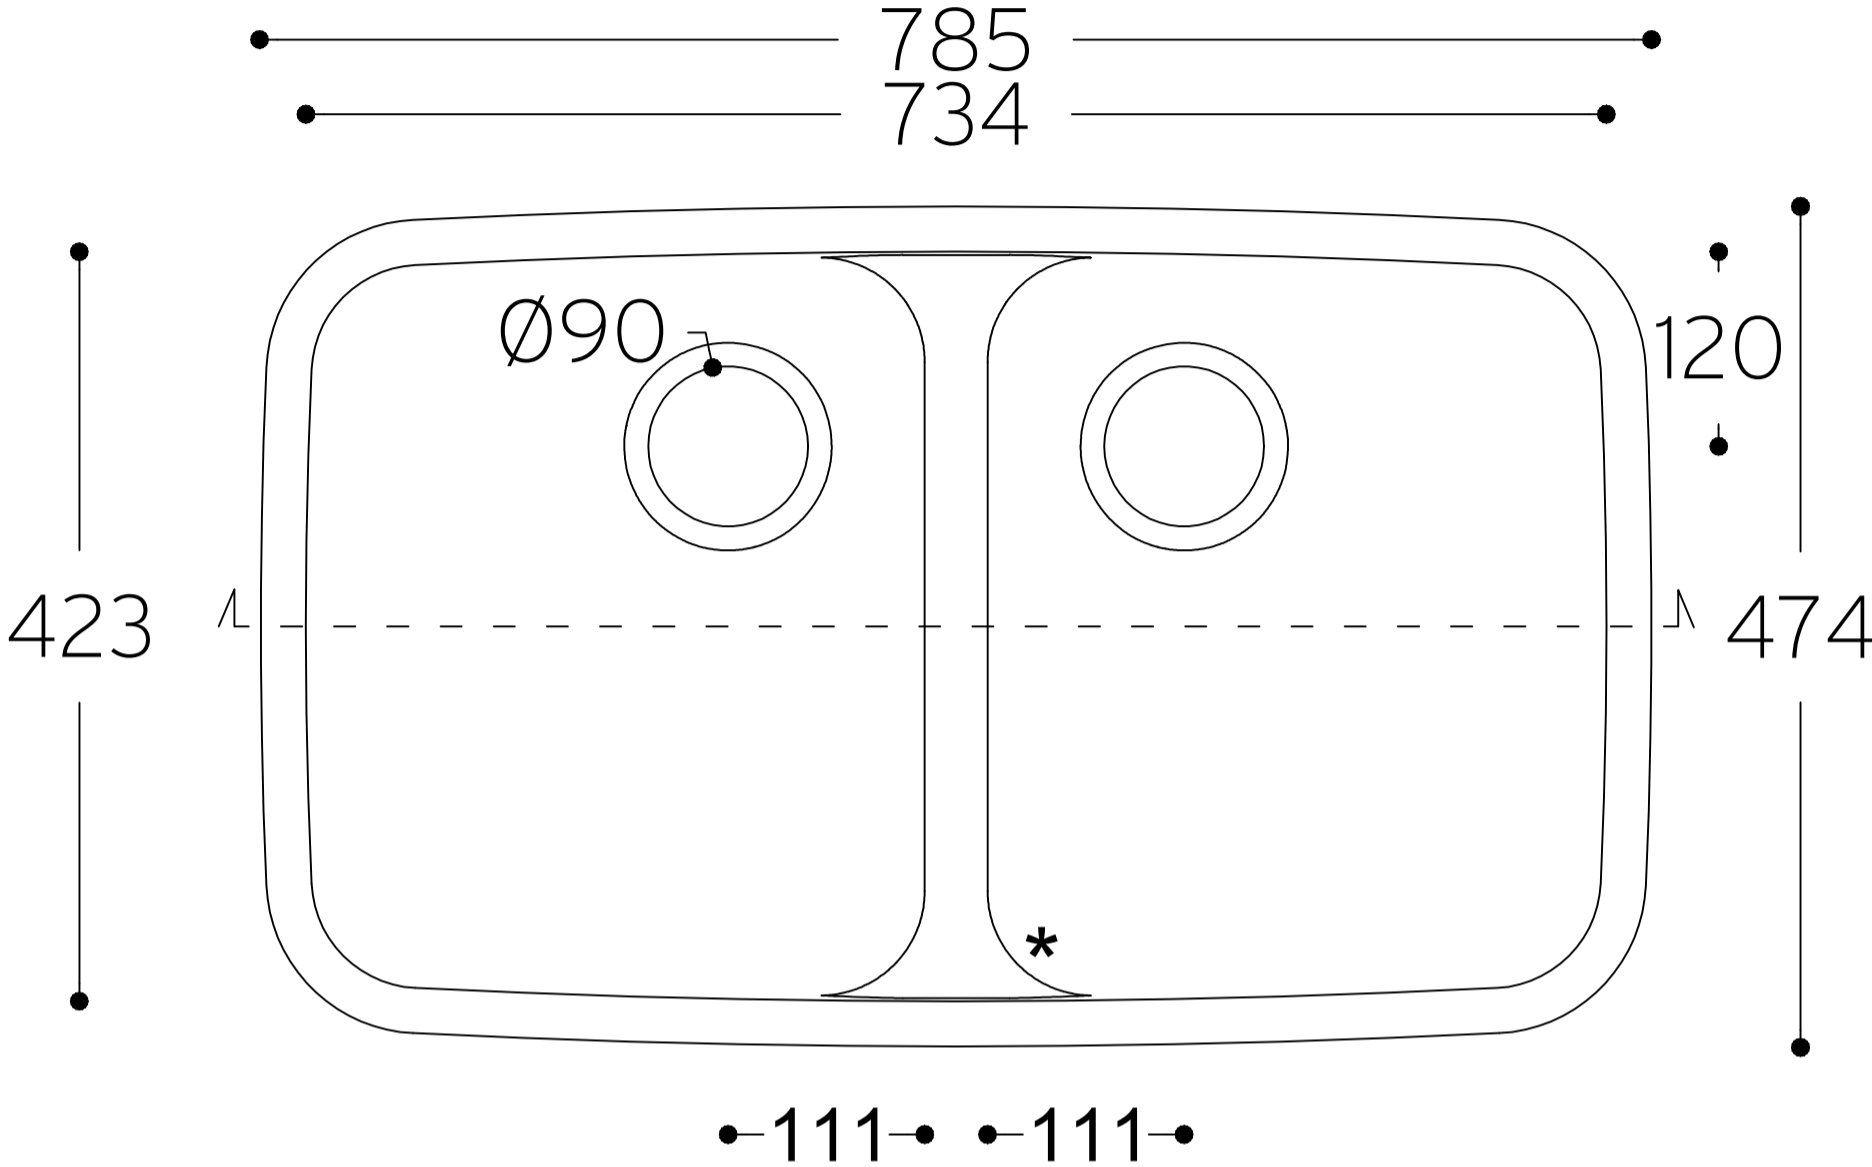

Smooth 850

TOP VIEW

* overflow

CROSS-SECTION

All dimensions in mm