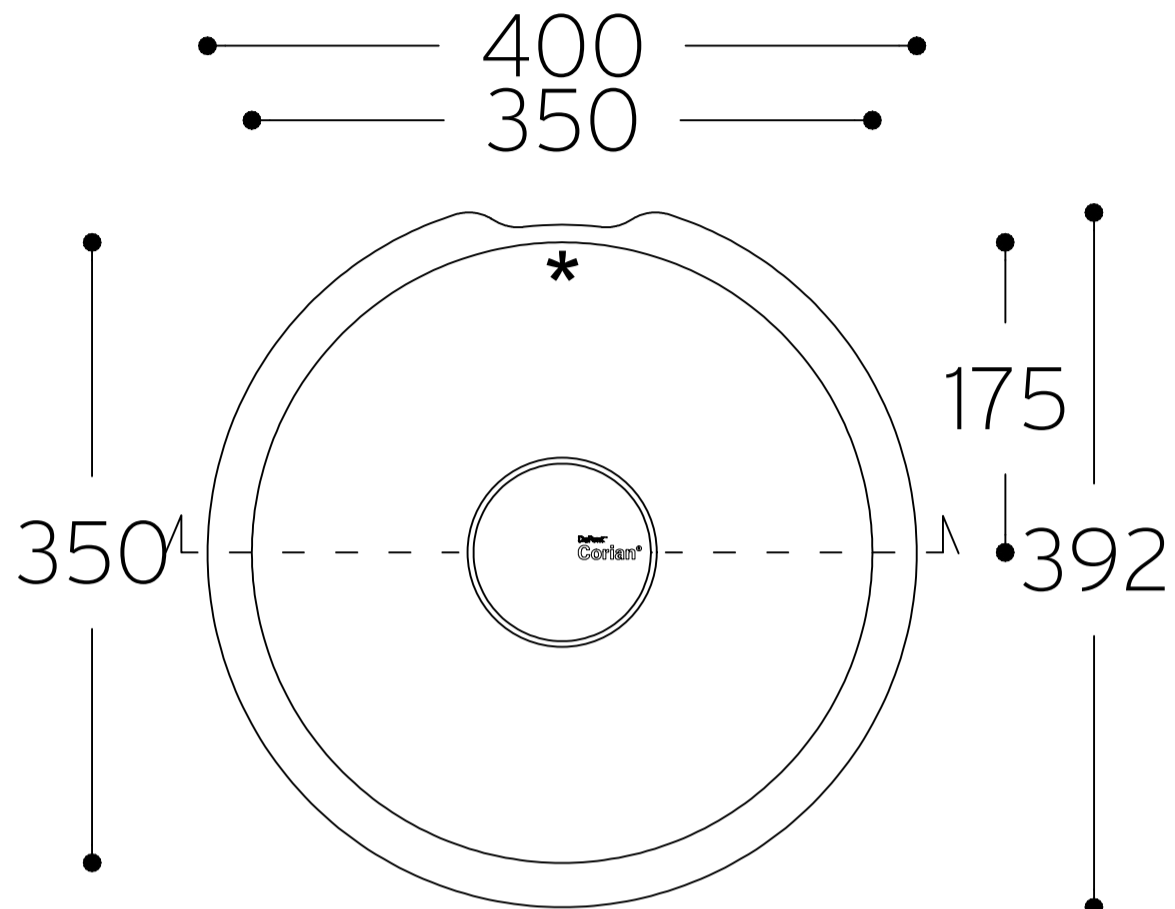

Purity 7210

TOP VIEW

* overflow

CROSS-SECTION

All dimensions in mm