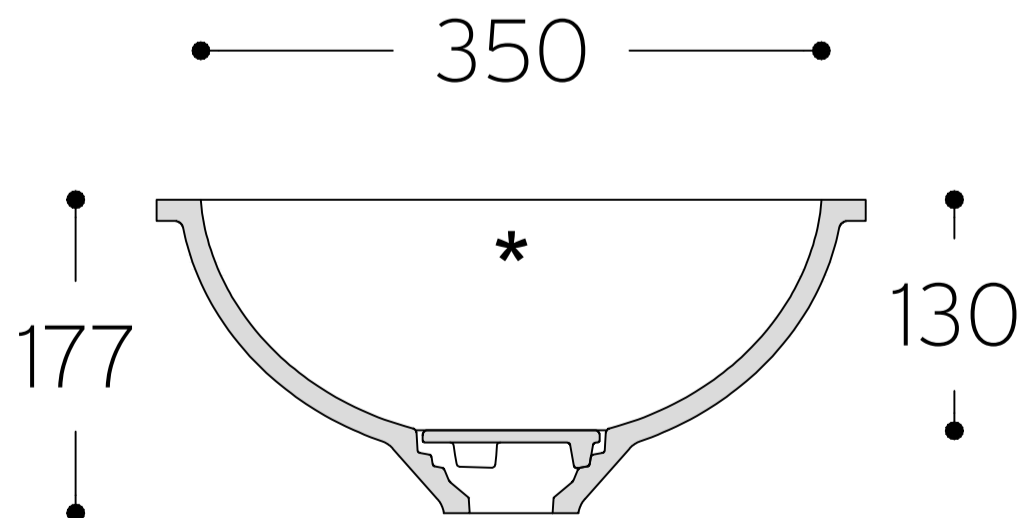

Purity 7210

TOP VIEW

* overflow

CROSS-SECTION

All dimensions in mm