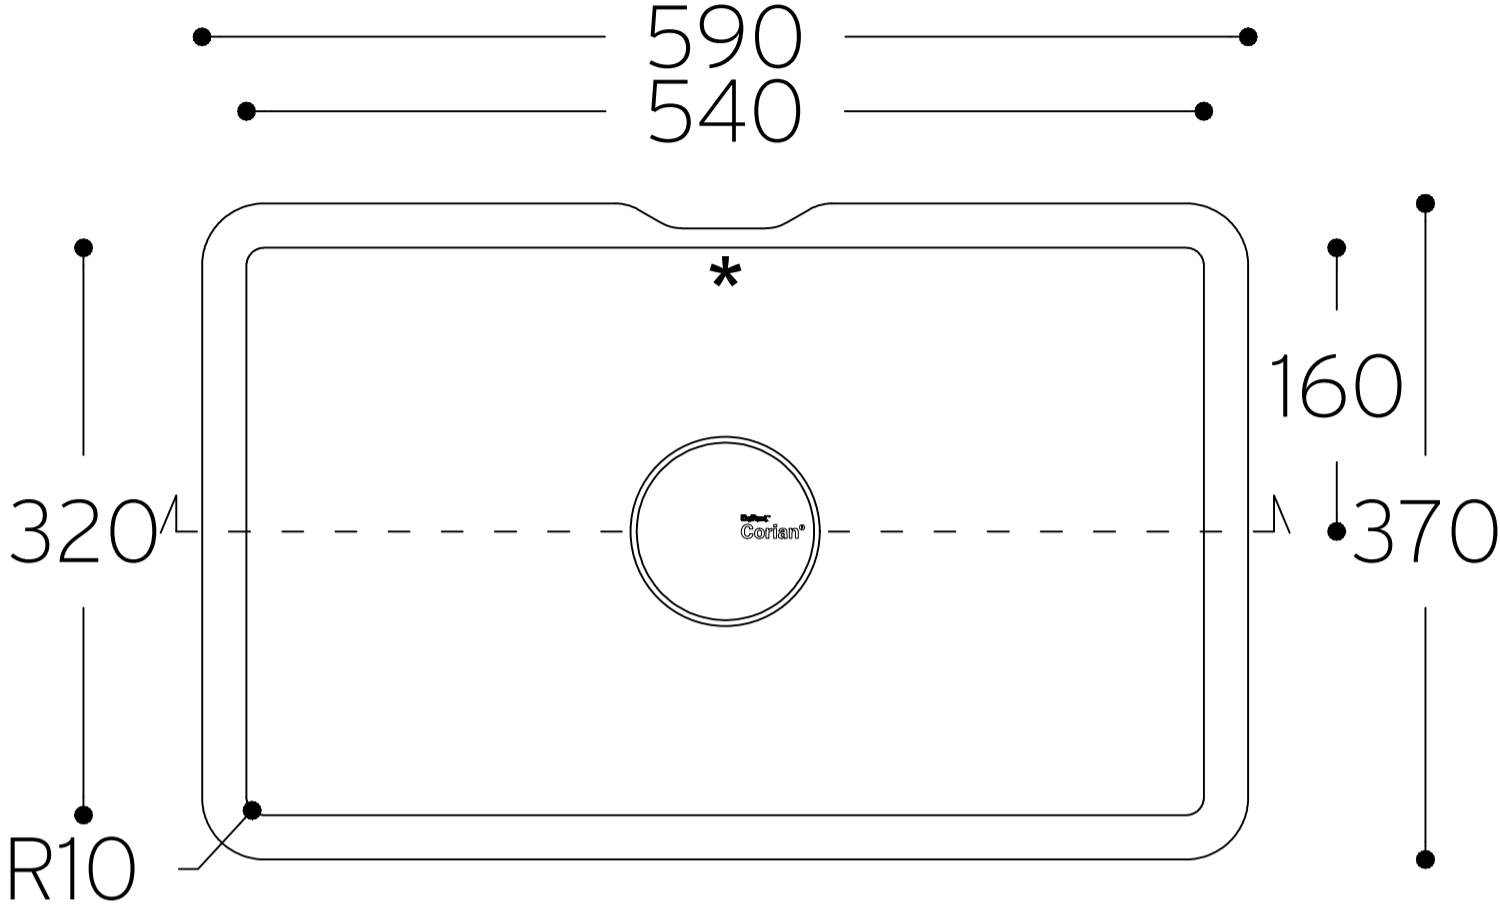

Energy 7730

TOP VIEW

* overflow

CROSS-SECTION

All dimensions in mm