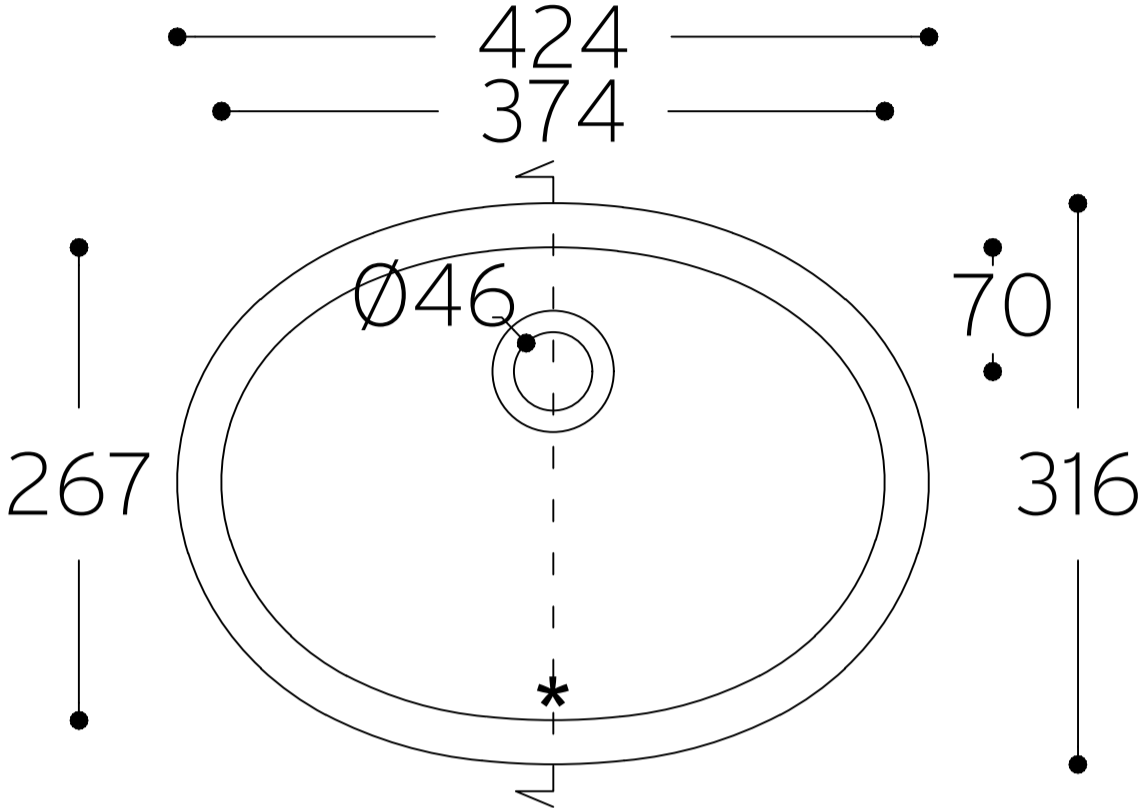

Calm 820

TOP VIEW

* overflow

CROSS-SECTION

All dimensions in mm